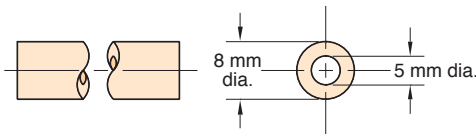

Working Range: 0 to 105 psig at 100°F Maximum 120°F
Static Burst Pressure: Over 450 psig at 70°F
Color: Solid: Black
Translucent: Blue, clear, green, red
Lengths Available: 50' and 500'
Bend Radius: 1/2"
Note: Designed for use with push-in fittings.

Note:

Specify color on order, and use full product number (including code letters for color) as shown in Price List. If no color is specified, clear will be furnished.

URT1-0805-□-□

1/4" O.D. 95A Polyurethane Tubing
Flexible, durable ether based tubing

Working Range: 0 to 105 psig at 100°F Maximum 120°F
Static Burst Pressure: Over 450 psig at 70°F
Color: Solid: Black, gray, orange, red, white
Translucent: Blue, clear, green, red, yellow
Lengths Available: 50' and 500'
Bend Radius: 1/2"
Note: Designed for use with push-in fittings.

Note:

Specify color on order, and use full product number (including code letters for color) as shown in Price List. If no color is specified, clear will be furnished.

URT1-0805M-CLT-□

8 mm O.D. 95A Polyurethane Tubing
Flexible, durable ether based tubing