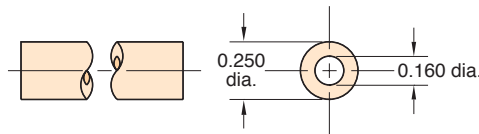

CLIPPARD HOSE & TUBING

URT1-0503-□-□

5/32" O.D. 95A Polyurethane Tubing
Flexible, durable ether based tubing

Working Range: 0 to 105 psig at 100°F Maximum 120°F
Static Burst Pressure: Over 500 psig at 70°F
Color: Solid: Black, gray, orange, red, white
Translucent: Blue, clear, green, red, yellow
Lengths Available: 50' and 500'
Bend Radius: 3/8"
Note: Designed for use with push-in fittings.

Note:

Specify color on order, and use full product number (including code letters for color) as shown in Price List. If no color is specified, clear will be furnished.

URT1-0604M-□-□

6 mm O.D. 95A Polyurethane Tubing
Flexible, durable ether based tubing

Working Range: 0 to 105 psig at 100°F Maximum 120°F
Static Burst Pressure: Over 450 psig at 70°F
Color: Solid: Black
Translucent: Blue, clear, green, red
Lengths Available: 50' and 500'
Bend Radius: 1/2"
Note: Designed for use with push-in fittings.

Note:

Specify color on order, and use full product number (including code letters for color) as shown in Price List. If no color is specified, clear will be furnished.

URT1-0805-□-□

1/4" O.D. 95A Polyurethane Tubing
Flexible, durable ether based tubing