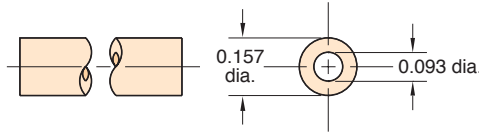

CLIPPARD HOSE & TUBING

URT1-0503-□-□

5/32" O.D. 95A Polyurethane Tubing
Flexible, durable ether based tubing

Working Range: 0 to 105 psig at 100°F Maximum 120°F
Static Burst Pressure: Over 500 psig at 70°F
Color: Solid: Black, gray, orange, red, white
Translucent: Blue, clear, green, red, yellow
Lengths Available: 50' and 500'
Bend Radius: 3/8"
Note: Designed for use with push-in fittings.

Note:

Specify color on order, and use full product number (including code letters for color) as shown in Price List. If no color is specified, clear will be furnished.

URT1-0604M-□-□

6 mm O.D. 95A Polyurethane Tubing
Flexible, durable ether based tubing

Working Range: 0 to 105 psig at 100°F Maximum 120°F
Static Burst Pressure: Over 450 psig at 70°F
Color: Solid: Black
Translucent: Blue, clear, green, red
Lengths Available: 50' and 500'
Bend Radius: 1/2"
Note: Designed for use with push-in fittings.

Note:

Specify color on order, and use full product number (including code letters for color) as shown in Price List. If no color is specified, clear will be furnished.

URT1-0805-□-□

1/4" O.D. 95A Polyurethane Tubing
Flexible, durable ether based tubing