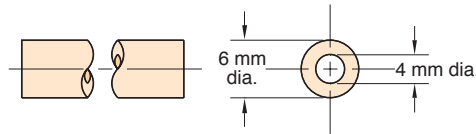

CLIPPARD HOSE & TUBING

URT1-0503-□-□

5/32" O.D. 95A Polyurethane Tubing
Flexible, durable ether based tubing

Working Range: 0 to 105 psig at 100°F Maximum 120°F
Static Burst Pressure: Over 500 psig at 70°F
Color: Solid: Black, gray, orange, red, white
Translucent: Blue, clear, green, red, yellow
Lengths Available: 50' and 500'
Bend Radius: 3/8"
Note: Designed for use with push-in fittings.

Note:

Specify color on order, and use full product number (including code letters for color) as shown in Price List. If no color is specified, clear will be furnished.

URT1-0604M-□-□

6 mm O.D. 95A Polyurethane Tubing
Flexible, durable ether based tubing

Working Range: 0 to 105 psig at 100°F Maximum 120°F
Static Burst Pressure: Over 450 psig at 70°F
Color: Solid: Black
Translucent: Blue, clear, green, red
Lengths Available: 50' and 500'
Bend Radius: 1/2"
Note: Designed for use with push-in fittings.

Note:

Specify color on order, and use full product number (including code letters for color) as shown in Price List. If no color is specified, clear will be furnished.

URT1-0805-□-□

1/4" O.D. 95A Polyurethane Tubing
Flexible, durable ether based tubing